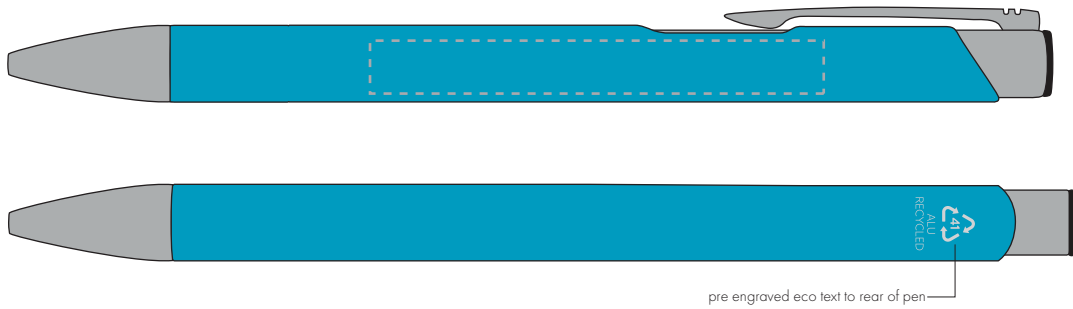

Your Ref:
Our Ref:

Quantity:
Version: 1

Product Code: TPC982001
Product Colour: CYAN

PRINTING CONCERNS:

We stock this item in the following colours

**PANTONE REFERENCE(S)**

- Colour 1
- Colour 2
- Colour 3
- Colour 4

ARTWORK SCALE 100%

ARTWORK SCALE 100%
Side Print Area:
60mm x 7mm

Product Image for visualisation
- colours may vary

The dashed line is to demonstrate print area and will not appear on your printed item

PLEASE NOTE: